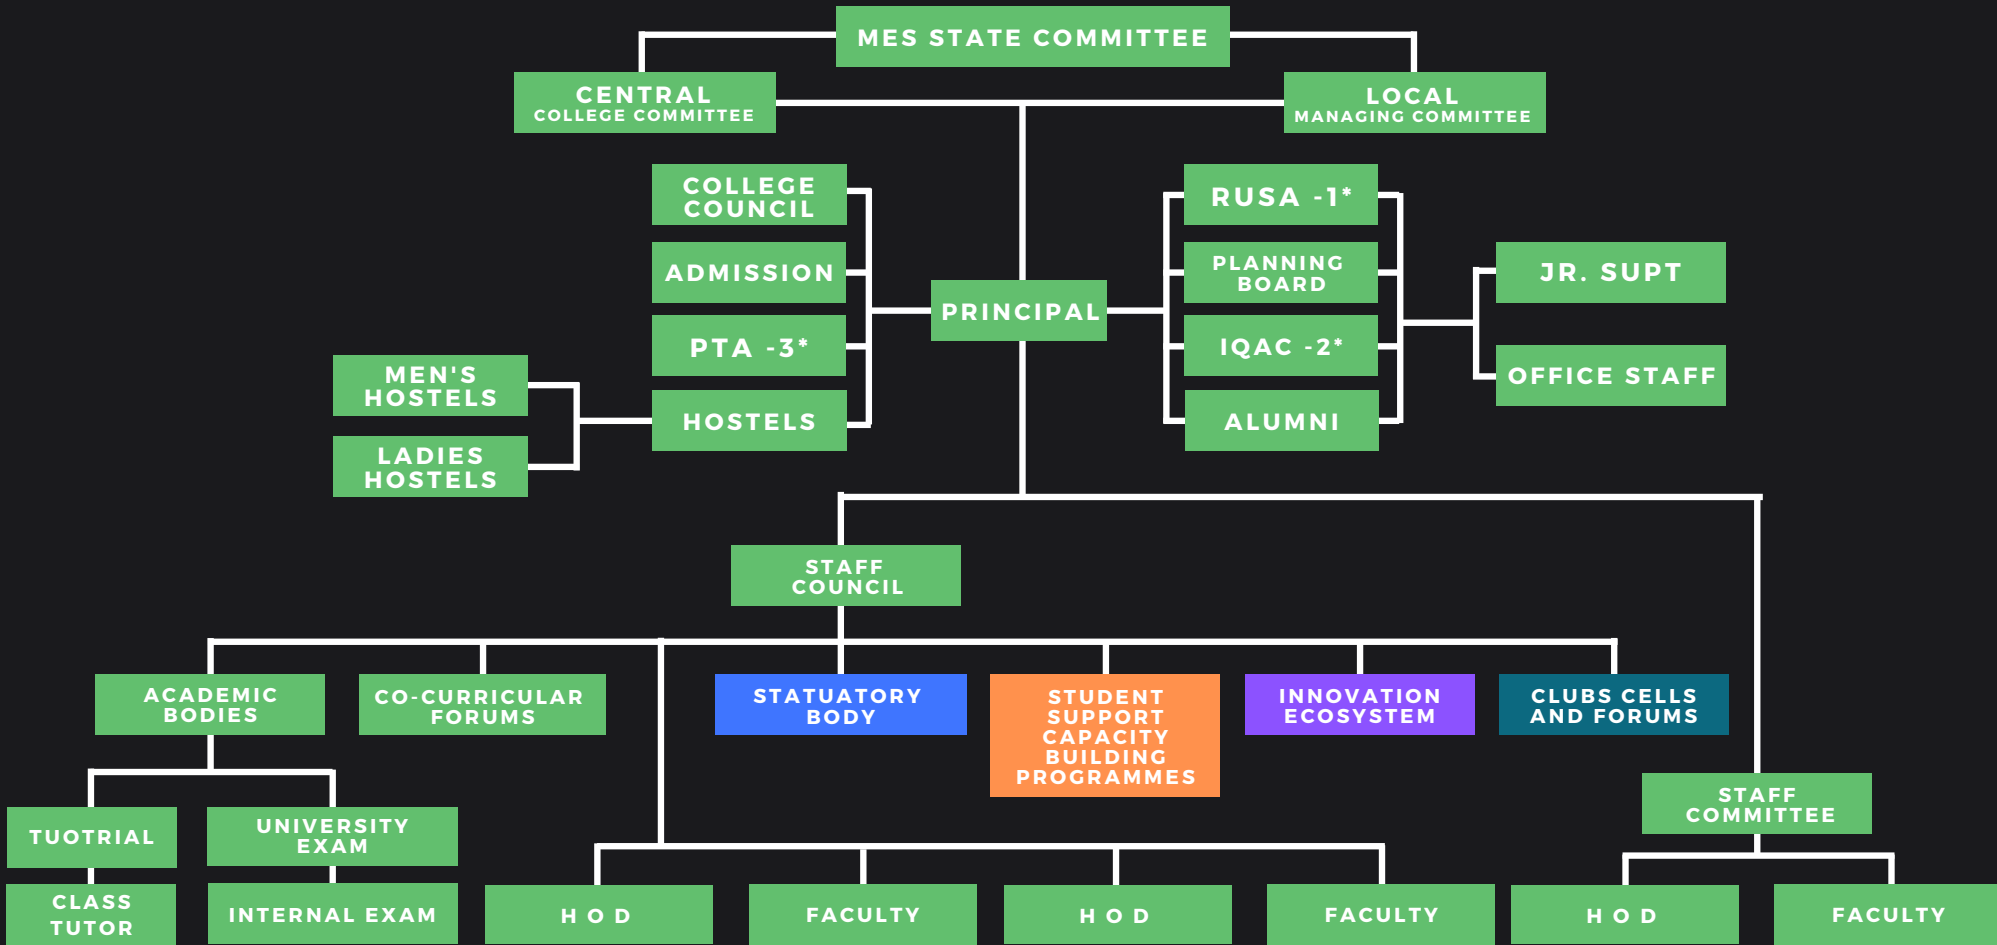

ORGANISATIONAL CHART

MES PONNANI COLLEGE

1* RUSA - RASHTRIYA UCHCHATAR SHIKSHA ABHIYAN
 2* IQAC - INTERNAL QUALITY ASSURANCE CELL
 3* PTA - PARENT TEACHER ASSOCIATION

MES PONNANI COLLEGE

STATUATORY BODY

ANTI SEXUAL HARASSEMENT CELL

ANTINARCOTIC CELL

ANTIRAGGING CELL

CBCSSUG MONITORING COMMITTEE

COVID-19 CELL

EQUAL OPPORTUNITY CELL

ETHICS COMMITTEE

GRIEVENCE REDRESSAL CELL

MINORITY CELL

PLACEMENT CELL

PREMARITAL COUNSELLING CELL

REMEDIAL COACHING & SSP

SCHOLARSHIP CELL

STUDENT COUNSELLING AND MONITORING CELL

STUDENTS SEMINAR CELL

TUTORIAL SYSTEM

WOMEN'S CELL

ENTREPRENEURSHIP DEVELOPMENT CLUB

IIC

INSTITUTION'S INNOVATION COUNCIL

FOSS

FREE AND OPEN-SOURCE SOFTWARE

IEDC

INNOVATION & ENTREPRENEURSHIP DEVELOPMENT CENTRE

NISP